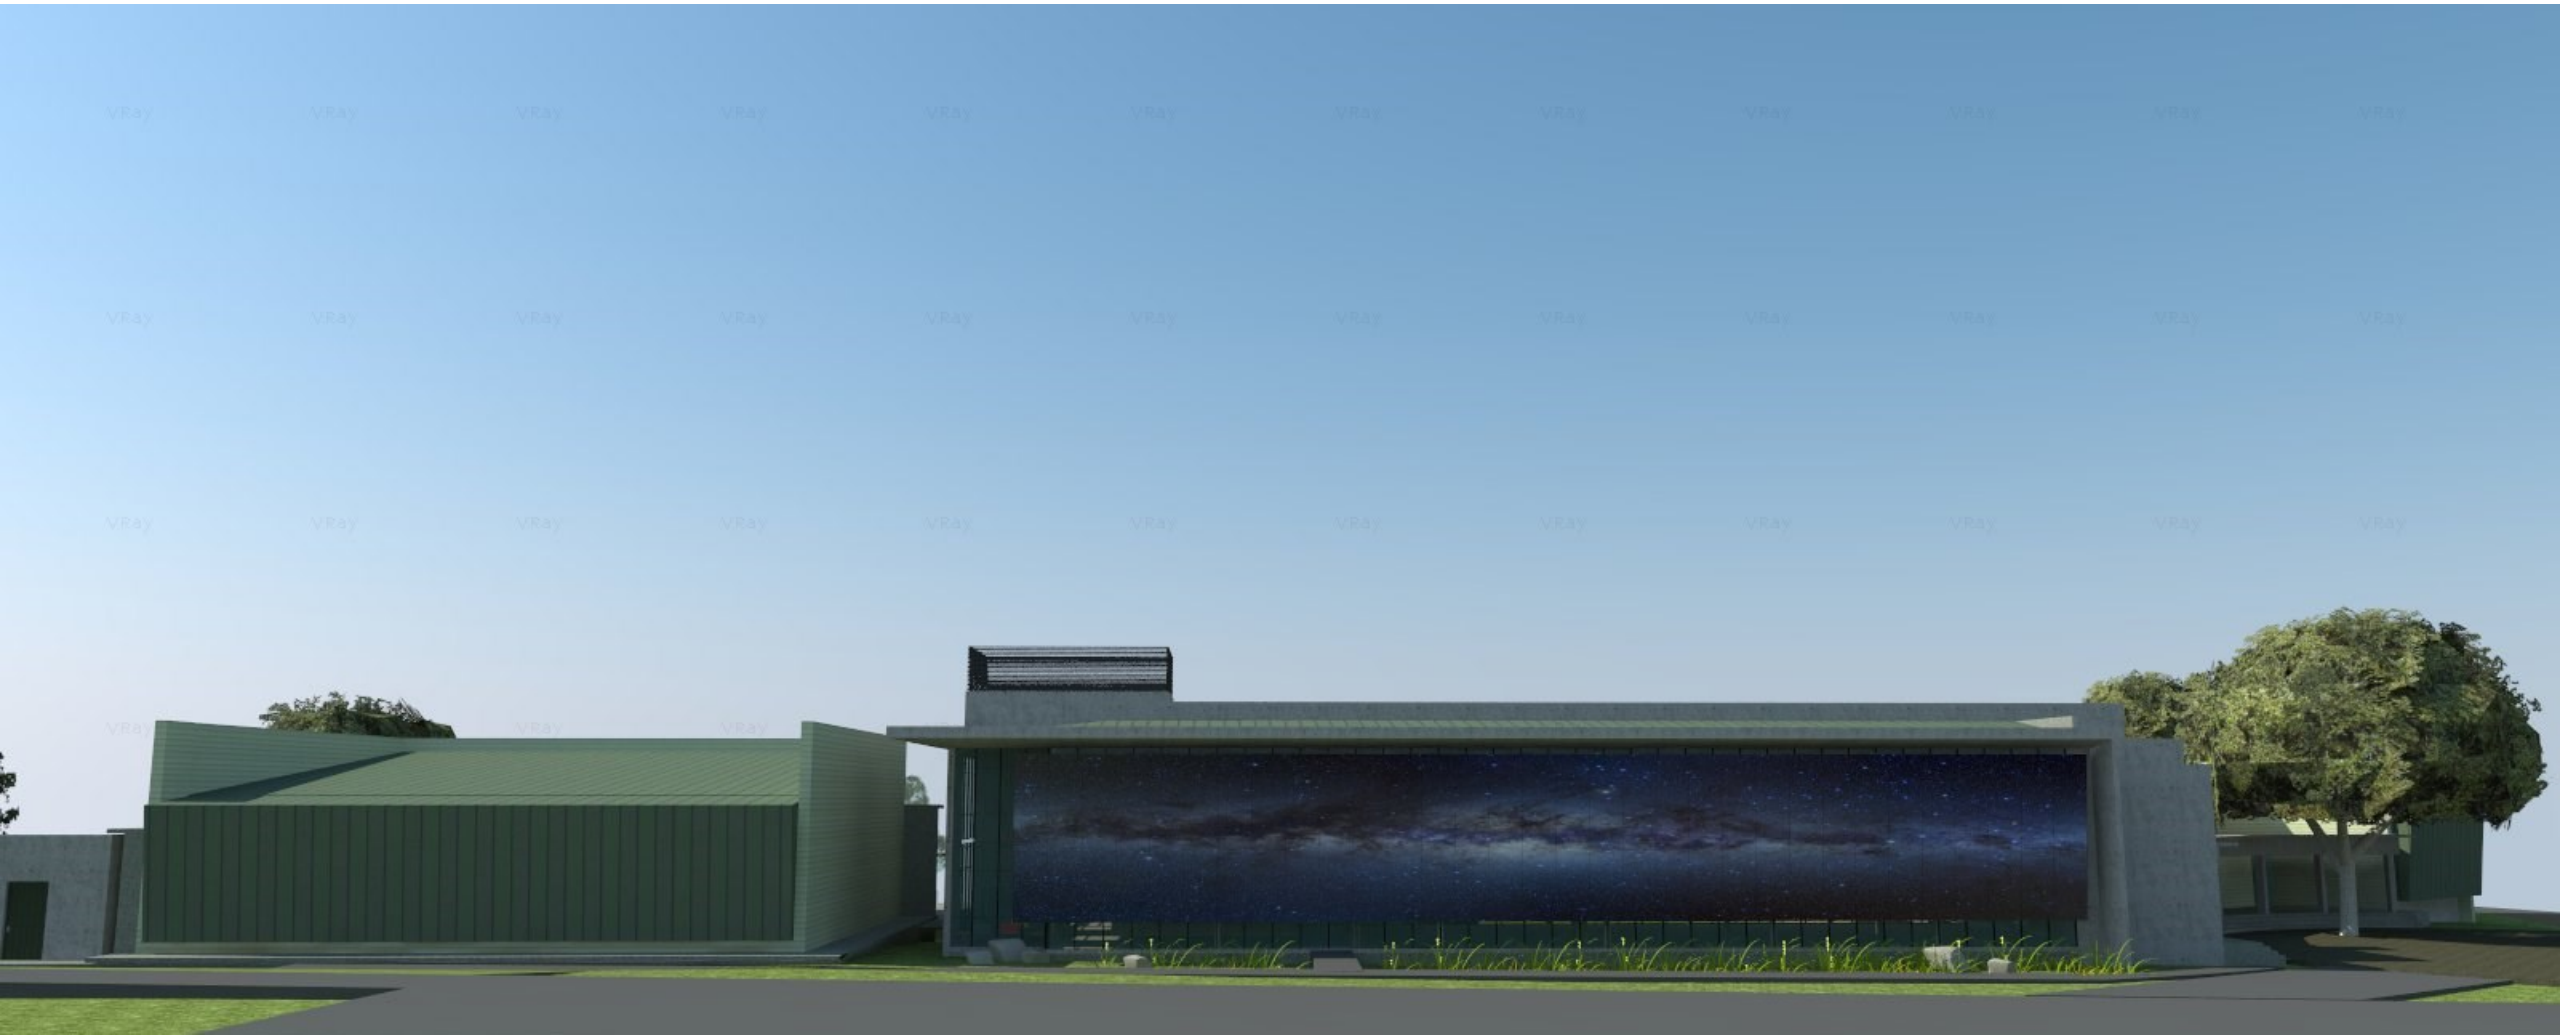

Birdseye View of the Central Recinto Area (existing buildings yellow; new buildings gray/green)

New Entry Area – Office Building (left) Public Gallery (right)

South (back) Side of New Office Building (left) and New Data Center (right)

North (front) Façade of New Office Building – Glass Solar Screen Imprinted with Star Field

North (front) Façade of New Office Building (right), Data Center and Electrical Building (left)

North (front) Façade of New Office Building – Glass Solar Screen Imprinted with Star Field

North Street Façade of New Office Building (right) and Data Center (left)