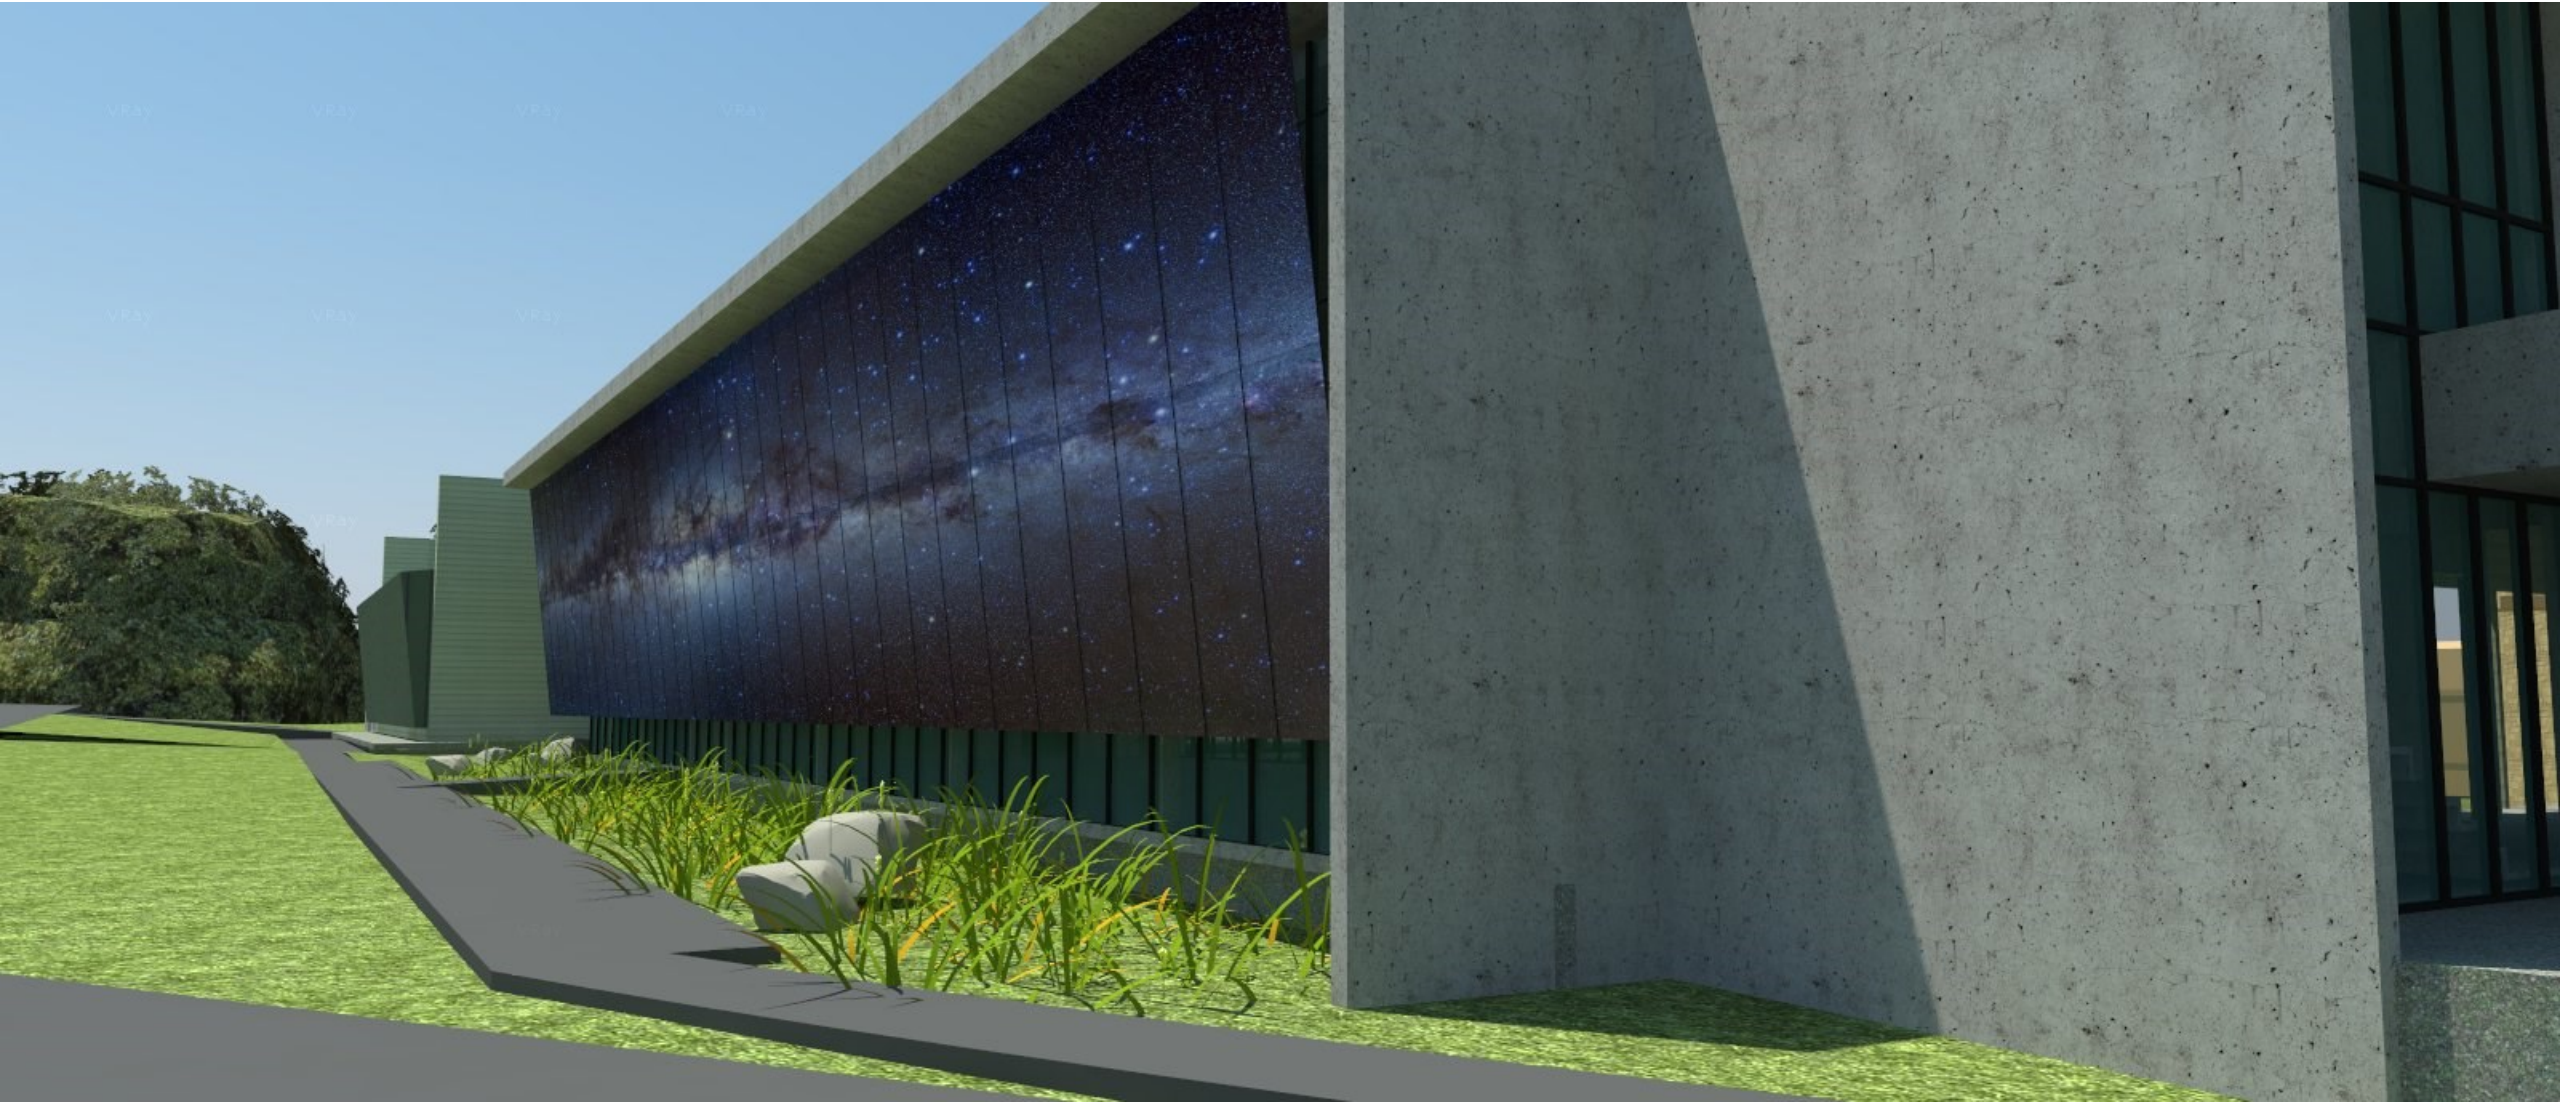

Birdseye View of the Central Recinto Area (existing buildings yellow; new buildings gray/green)

New Entry Area – Office Building (left) Public Gallery (right)

South (back) Side of New Office Building (left) and New Data Center (right)

North (front) Façade of New Office Building – Glass Solar Screen Imprinted with Star Field

North (front) Façade of New Office Building (right), Data Center and Electrical Building (left)

North (front) Façade of New Office Building – Glass Solar Screen Imprinted with Star Field

North Street Façade of New Office Building (right) and Data Center (left)